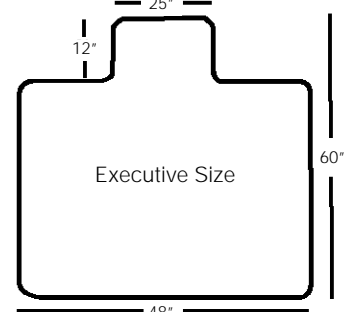

STAT-ZAP ANTI-STATIC

STAT-ZAP ANTI-STATIC AVAILABLE IN PEWTER GREY; BROWN/GOLD

CHAIR MAT SIZES AVAILABLE

CHAIR MATS

CORRUGATED SWITCHBOARD RUNNER

Description	DIMENSIONS	
	Mat sizes	Colour
STAT-ZAP cushion step anti-static	3x4'; 3x5'; 3x6'; 3x10'	Grey; Brown/Gold
STAT-ZAP loop pile top, anti-static	3x4'; 3x5'; 3x6'; 3x10'; 4x6'; 4x8'; 4x10'	Grey; Brown/Gold
STAT-ZAP loop pile rolls	3x60'; 4x60'; 6x60'	Grey; Brown/Gold
SWITCHBOARD MATTING, 1/4" thick	3' x 75' x 1/4"	Black only