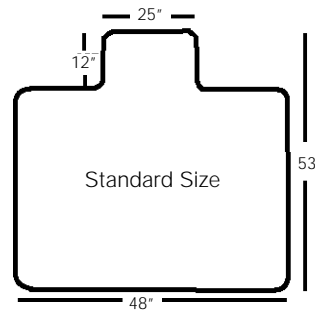

STAT-ZAP ANTI-STATIC

STAT-ZAP ANTI-STATIC AVAILABLE IN PEWTER GREY; BROWN/GOLD

CHAIR MAT SIZES AVAILABLE

CHAIR MATS

CORRUGATED SWITCHBOARD RUNNER

Description	DIMENSIONS	
	Mat sizes	Colour
STAT-ZAP cushion step anti-static	3x4'; 3x5'; 3x6'; 3x10'	Grey; Brown/Gold
STAT-ZAP loop pile top, anti-static	3x4'; 3x5'; 3x6'; 3x10'; 4x6'; 4x8'; 4x10'	Grey; Brown/Gold
STAT-ZAP loop pile rolls	3x60'; 4x60'; 6x60'	Grey; Brown/Gold
SWITCHBOARD MATTING, 1/4" thick	3' x 75' x 1/4"	Black only