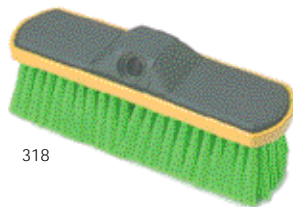

* order PN # C650 Corn Whisk

COUNTER BRUSHES

- blend of horsehair & PVC fibre
- allows brush to sweep up the finest dust, ideal for dry use

* order PN #84

- general purpose
- PVC fibre good for wet or dry applications

* order PN # 85

84
85

DECK BRUSHES

- 11" union fibre brush
- for light to heavy scrubbing of smaller floor surfaces and uneven, wood or grouted flooring
- wood block c/w rubber squeegee
- uses 1 1/8" tapered handle

* order PN # 336

336

POLY-X RECTANGULAR WINDOW/AUTO BRUSH

- comes with vinyl bumper
- filled with X-shaped polyester fibre for maximum water-holding capabilities and durability
- ideal as a window or vehicle brush
- can be used with any universal threaded handle or extension pole

* order PN # 318 - 10"

318

ROUND WINDOW/DECK BRUSH

- white tampico fibre holds water well and is very economical
- used extensively for window washing or deck scrubbing
- plastic foam block takes any standard threaded or tapered handle
- handle holes are angled for use on floors or windows