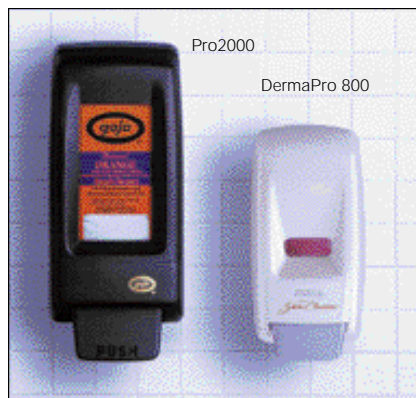

PORTION CONTROLLED SKIN CARE SYSTEMS

**Pro 2000
Bag-in-Box
System**

**Derma Pro 800
System**

- bag-in-box prevents contamination
- soap level easily monitored

Pro 2000 Dispenser # 7200 - 01 2000 ml (67.5 oz.) Black
 DermaPro 800 Dispenser # 9033 - 12 800 ml (27 oz.) Black
 # 9034 - 12 800 ml (27 oz.) White

Rich Pink anti-bacterial soap

- antibacterial soap – rich deodorant lather
- use anywhere an antibacterial soap is required

7220 - 04 2000 ml (67.5 oz.) 4 per case
7220-04

Natural Orange with pumice

- petroleum-free soil removal
- good hand cleaning formula

7255 - 04 2000 ml (67.5 oz.) 4 per case

7255-04
7200-01

Supro hand cleaner with Crushables II

- ideal for adhesives, inks, sealants, grease and grime of general automotive repair
- contains Crushables II for gentle abrasive hand cleaning.

7275 - 04 2000 ml (67.5 oz.) 4 per case

MICRELL ANTI-BACTERIAL SOAP

- controls common germs and soils
- gentle on hands, lightly scented
- fast acting anti-bacterial soap

9721-12

9757-12

Micrell for DermaPro System (portion controlled)