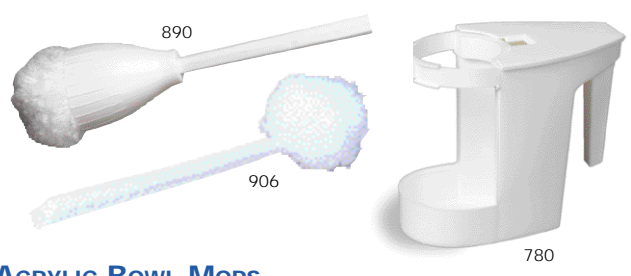

Bowl mops, caddies and plungers make washroom maintenance less of a chore. Hand held bowl mops and brushes allow for detailing tough jobs.

ACRYLIC BOWL MOPS

- features a 14" polyethylene handle with a 4" diameter
 - 100% soft acrylic fibre head, all white
- * order PN # 906 bowl mop bunny tail
890 bowl mop with squeeze cap

SANITARY CADDY

- caddy for mop and bowl cleaner
 - mop (ideal for 906) fits in a separate, enclosed compartment
 - up to a 1 litre container fits on front compartment and is held with an adjustable plastic lock
 - easy carry handle
- * order PN # 780 sanitary caddy

BOWL BRUSHES

Turks Head

- aggressive polypropylene fill in a sanitary and sturdy rigid handle
 - primarily used for scrubbing
- * order PN # 25

Double Action

- round double action bowl brush
 - reinforced black top is used for the more difficult areas
 - round construction allows you to reach into all areas of the toilet bowl
- * order PN # 823
- light-duty bowl brush, polyethylene handle
 - twisted wire with white tampico head
- * order PN # 922

PLUNGER

- heavy-duty hardwood handle power plunger
 - 26" long, including 8" diameter rubber head
 - durable, industrial design
- * order PN # 520 - Power Plunger