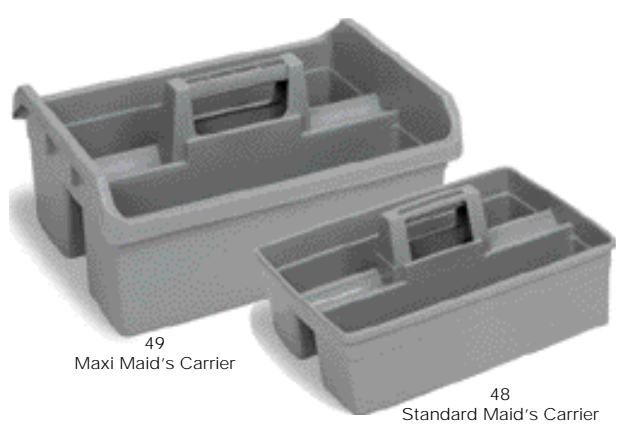

TOILET BOWL BRUSH CADDY

- uniquely designed storage caddy
 - ideal for storing #823 bowl brush
- * order PN # 816

HAND AND NAIL BRUSH

- helps remove dirt from hands and nails following cleanup chores
- * order PN # 409 - 24/case

STANDARD MAID'S CARRIER

- constructed of high density polyethylene
 - handy carrier fits most janitor carts
 - carrying handle for portability
 - 5" high
- * order PN # 48 Maid's Carrier (grey only)

MAXI MAID'S CARRIER

- made of high density polyethylene
 - maximum size carrier accommodates containers up to 4 1/4" diameter
 - fits most hotel carts
 - carrier handle for additional portability
 - 8" high
- * order PN # 49 Maxi Maid's Carrier (grey only)