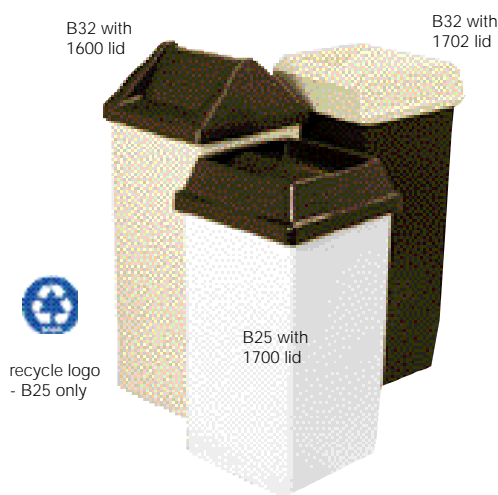

ROUND PLASTIC WASTE BASKET

- designed with smooth, seamless construction for easy cleaning and prolonged life
- * order PN # 4438 (44 3/8 qt) - grey or beige only
Measurements: 18 7/8" X 16" dia..

FIRE RESISTANT WASTE BASKETS

These wastebaskets meet the requirements of:

- Underwriters Laboratories
 - U.S. Department of Health and Human Services
 - The California State Fire Marshall (CSFM)
 - * UL classified only as to contain burning paper without melting or contributing fuel to the container contents
 - available in three sizes:
- * order PN # 2907 (7 qt) - sand only
Measurements: 8 1/2" X 6 3/8" X 10 3/4"
- * order PN # 2914 (14 qt) - black, brown or sand
Measurements: 11" X 7 7/8" X 12 1/4"
- * order PN # 2927 (27 qt) - black, brown or sand
Measurements: 16" X 8 1/2" X 14"

SQUARE RECEPTACLES

- rolled rim provides strength and convenience for lifting and pulling
 - reinforced base will take rough commercial use
 - nests for easy storage
 - available in two convenient sizes
 - B25 may be used as liner for 5735 KingKan
- * order PN # B25 (25 gallon) - grey, beige, brown or white
- * order PN # B25-1 (25 gallon) - for recycle blue with logo
Measurements: 26 7/8" X 16 1/2" X 16 1/2"
- * order PN # B32 (32 gallon) - grey, beige or brown
Measurements: 31 3/4" X 16 1/2" X 16 1/2"

LIDS FOR SQUARE RECEPTACLES

Three lid designs to suit your individual requirements:

Swing Top

- counter-weighted lid
 - automatically closes to hide trash
- * order PN # T1600 - grey, beige, or brown
Measurements: 7 7/8" X 16 1/2" X 16 1/2"